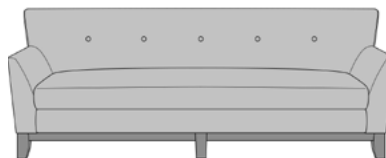

MDC31
86W 28.5D 34H
25AH

kwalu | Furnishing the Future™

6160 Peachtree Dunwoody Rd. Building C, Atlanta, GA 30328

1-877-MY-KWALU kwalu.com