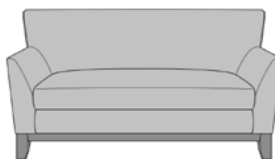

MDC20
61W 28.5D 34H
25AH