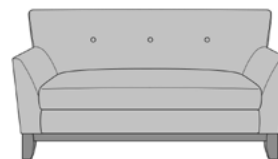

MDC21
61W 28.5D 34H
25AH